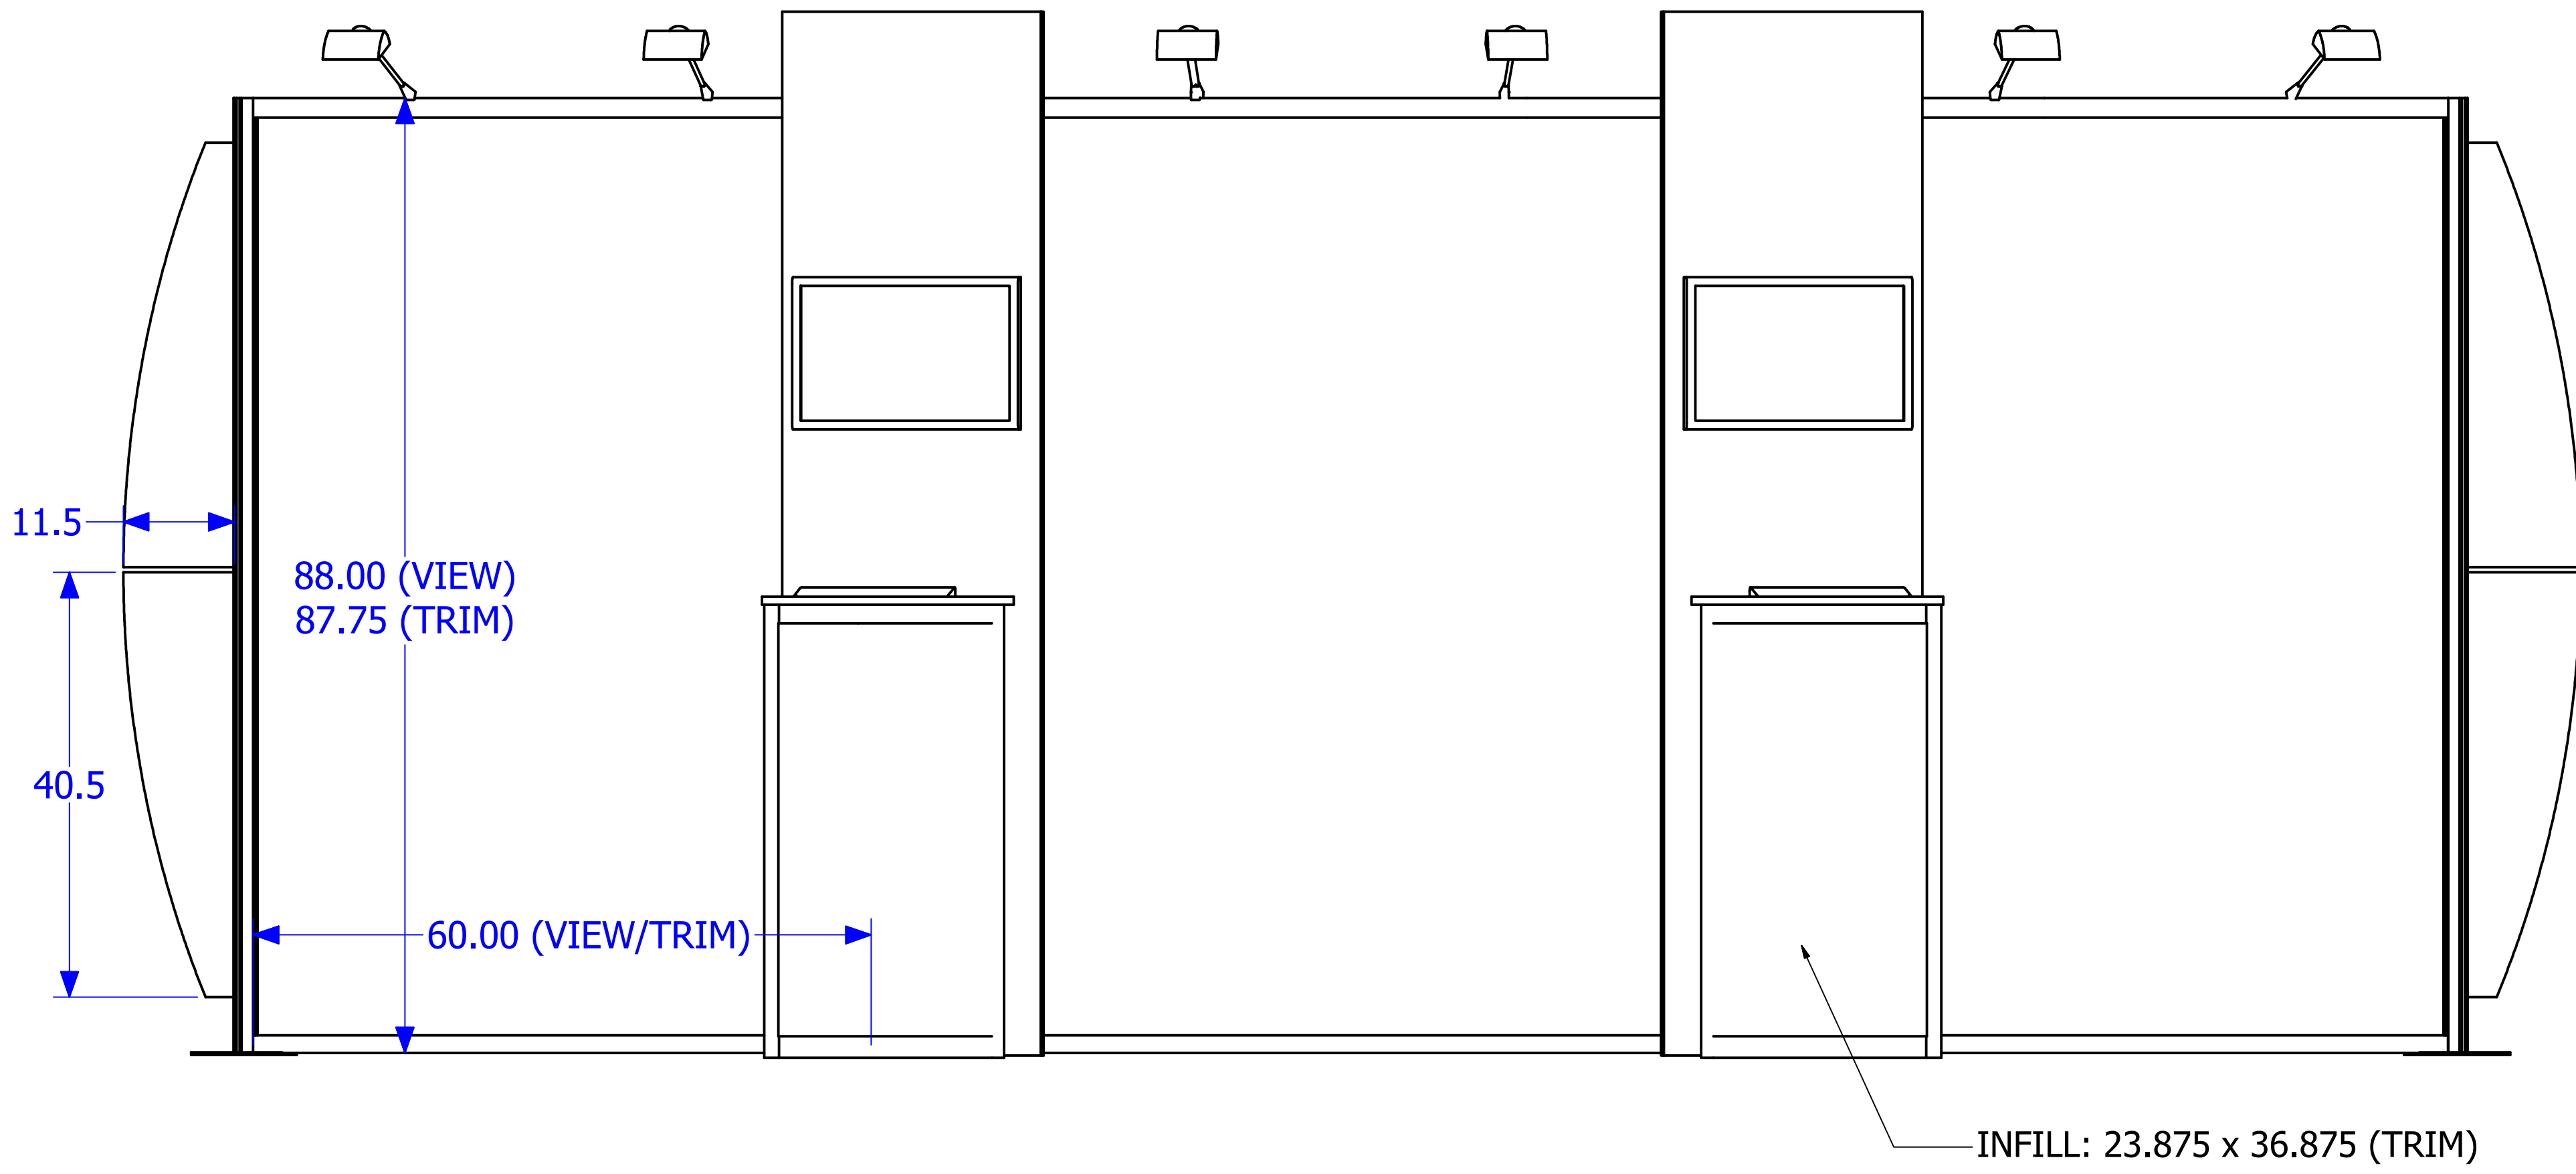

GRAPHIC SPECS	
PRODUCT NAME:	ECO-2017 (LUNA)
MATERIAL:	PARADISE FABRC
VIEWABLE SIZE:	(3) 60" x 87.75"
ESTIMATED GRAPHIC PACKAGE	\$1770 RETAIL
EFFECTIVE DATE:	8/1/2011

**Please use this document for reference only.  
Contact your distributor for final graphic templates per order.**

DRAWN michaelmccord	7/20/2011	TITLE	
CHECKED		<b>ECO-2017 GRAPHIC SPECS</b>	
QA		SIZE	D
MFG		DWG NO	ECO-2017 (LUNA) GFX SPECS
APPROVED		REV	
		SCALE	SHEET 1 OF 1